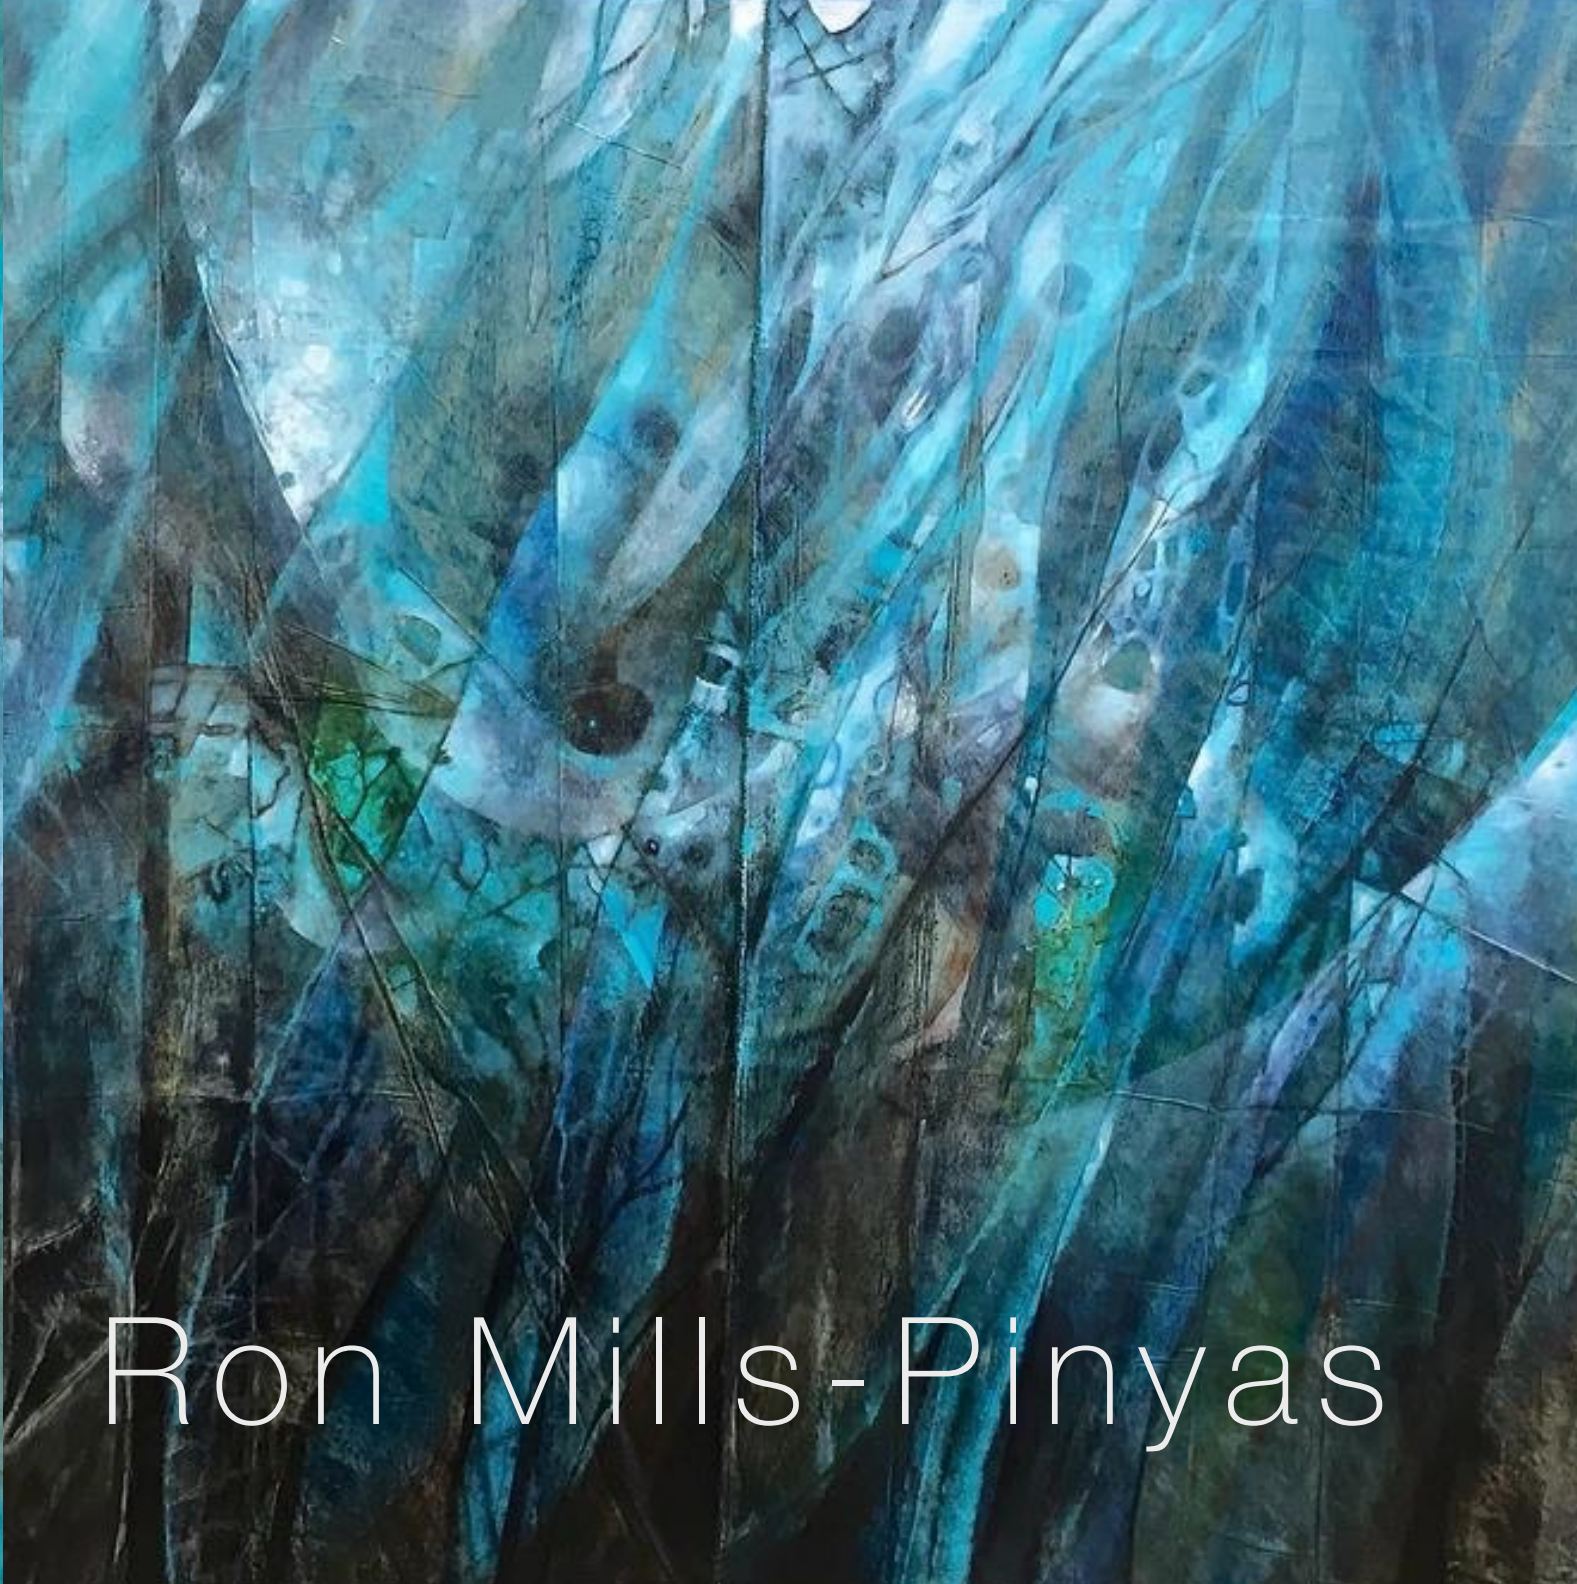

www.mills-pinyas.com

Ron Mills-Pinyas

Along the Bracken Line 23, 16" x 20", acrylic on canvas, 2016

Qualia 1, 12 x 20", acrylic on canvas, 2017

Qualia 7, 12 x 20", acrylic on canvas, 2017

Surfacing Along the Bracken Line 1, 48" x 60", acrylic on canvas,